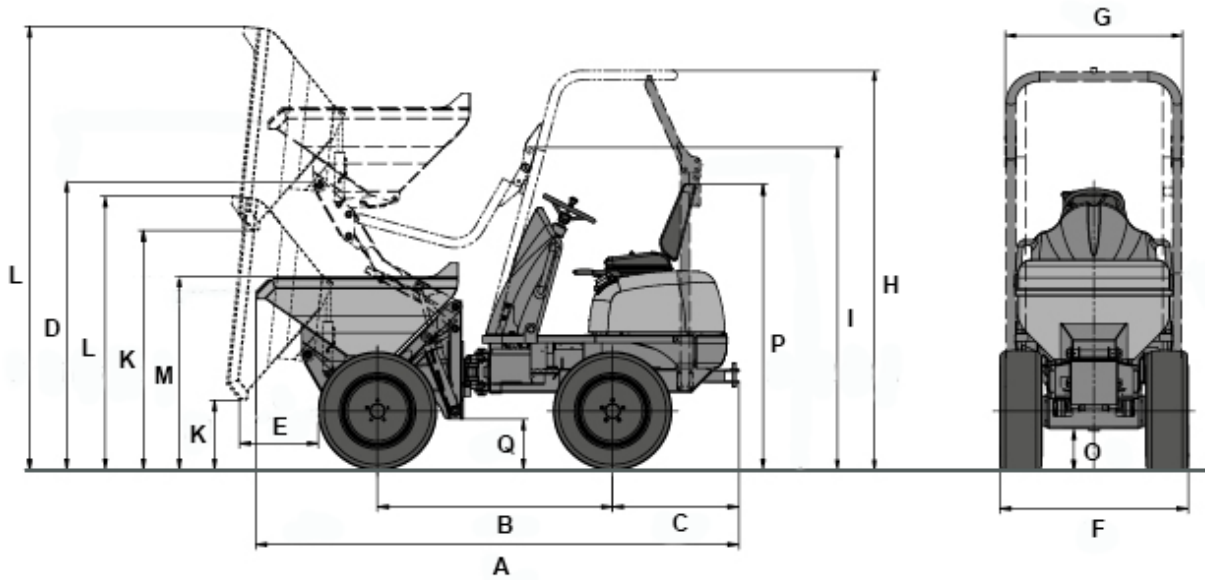

1001

Wheel Dumpers

**WACKER
NEUSON**
all it takes!

The All-Round Dumper

Fast, safe and easy transport even on the roughest of terrain and a discharge height of up to 1.56 m... the four-wheel dumper 1001 is particularly versatile, agile and extremely robust.

- High-tipping skip (1.56 m dumping height); maximum payload 1000 kg.
- Compact dimensions, optional narrow tires (990 mm machine width).
- Hydrostatic twin-lock four-wheel drive; continuously variable speed up to 14 km/h max.
- Large service and maintenance access.
- Clearly laid out instrument panel and wide, robust leg protection.

1001 Dimensions

		High tip skip	Narrow
A	Overall length	3,080 mm	3,080 mm
B	Wheelbase	1,500 mm	1,500 mm
C	Rear overhang	810 mm	810 mm
D	Height	1,825 mm	1,825 mm
E	Dumping distance	510 mm	510 mm
F	Width vehicle	1,180 mm	990 mm
G	Skip width	990 mm	990 mm
H	Height ROPS	2,580 mm	2,580 mm
I	Height ROPS tipped	2,080 mm	2,080 mm
K	Dump height max.	465 mm	465 mm
K	Dump height max. High tip skip raised	1,560 mm	1,140 mm
L	Skip height tipped	1,770 mm	1,770 mm
L	Skip height High tip skip raised	2,860 mm	2,440 mm
M	Skip height	1,230 mm	1,230 mm
O	Ground clearance	270 mm	270 mm
P	Seat height	1,850 mm	1,850 mm
Q	Distance	327 mm	327 mm